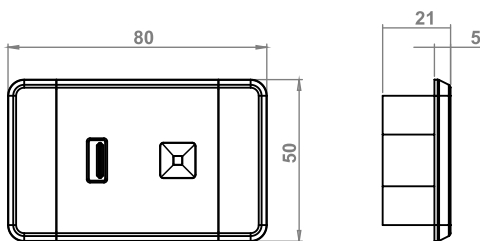

USB-SWITCH

10.05.18.X X: 2  4  8 NEW
2019

IN: 12VDC
OUT: 1xUSB 5VDC MAX 2A

DRIVER
MINIMUM
15W