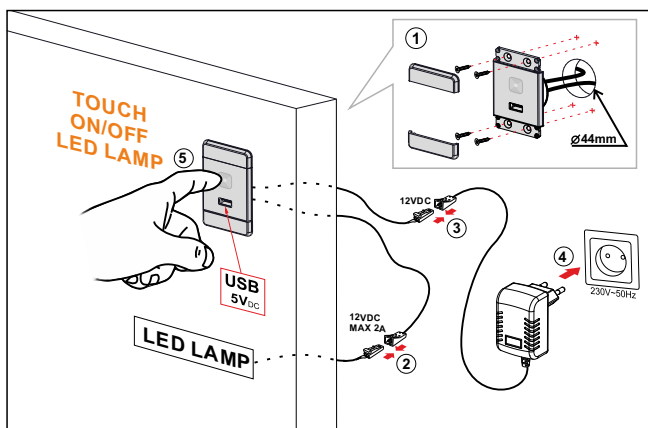

USB-SWITCH

10.05.18.X X: 2  4  8 NEW
2019

IN: 12VDC
OUT: 1xUSB 5VDC MAX 2A

DRIVER
MINIMUM
15W